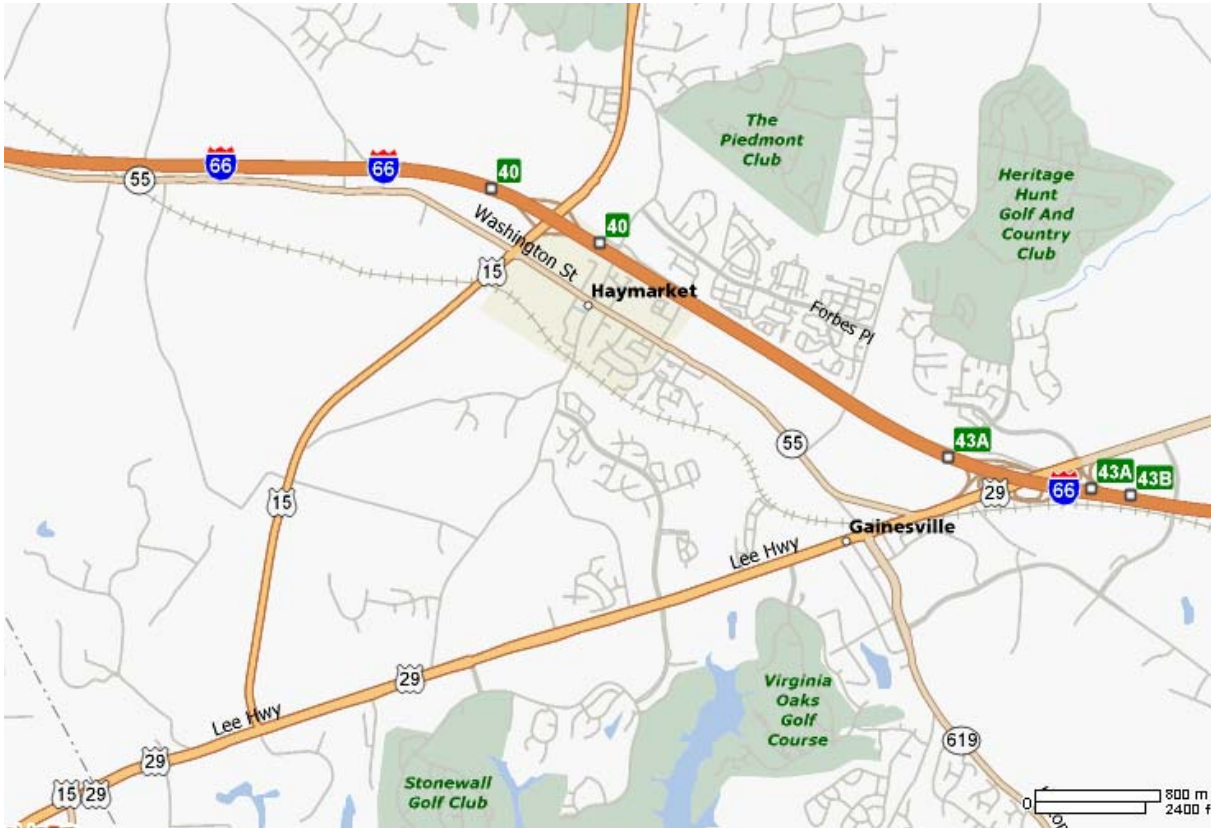

Evacuation Planning