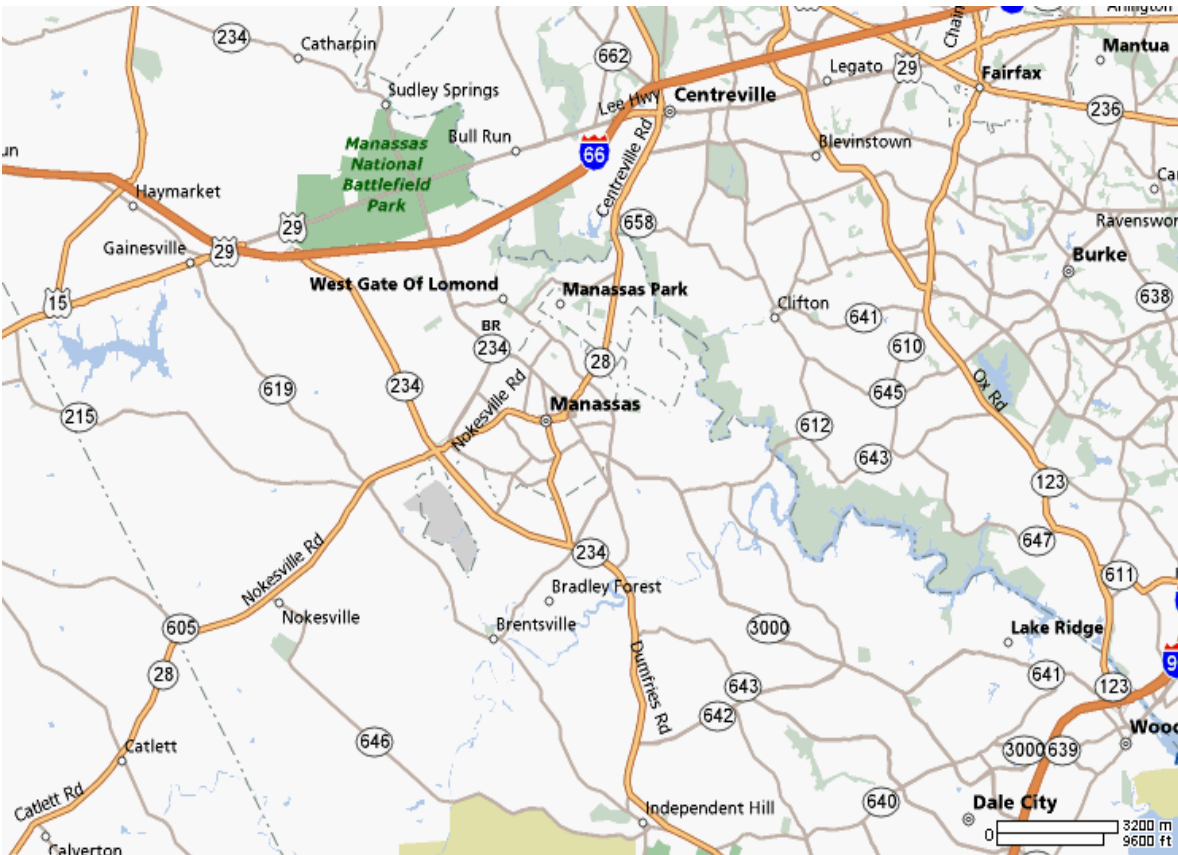

Evacuation Planning