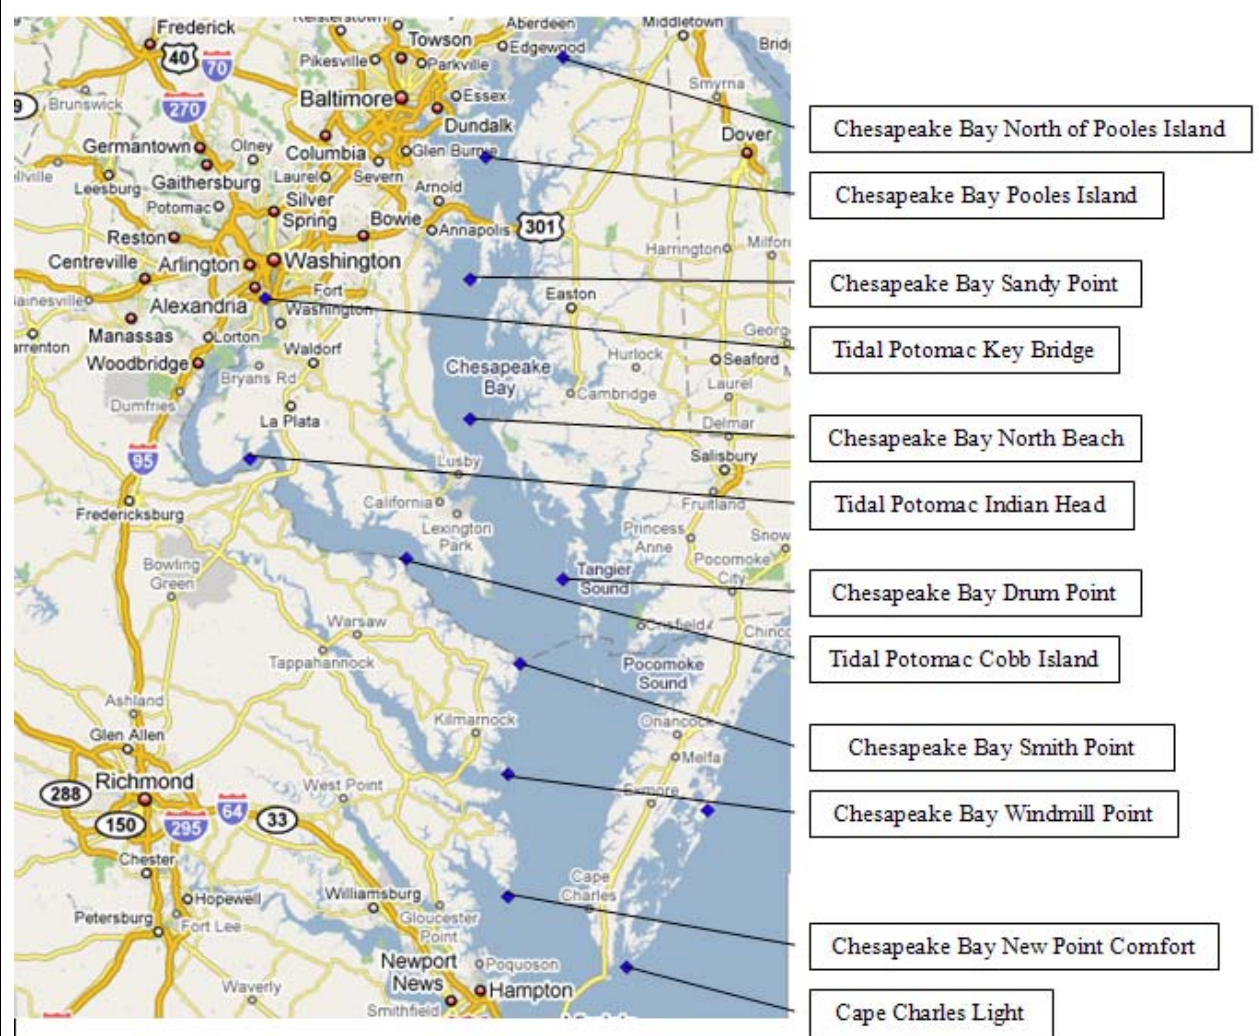

Evacuation Planning

NOAA/NHC Breakpoint Markers for Flooding on the Chesapeake Bay and Tidal Potomac ([LINK](#))

Atlantic Ocean Inlet Cape Charles Light Lat: 37.12 N/Long: -75.9 W VA USA	Chesapeake Bay Chesapeake Bay New Point Comfort Lat: 37.3 N/Long: -76.28 W VA USA	Chesapeake Bay Windmill Point Lat: 37.61 N/Long: -76.28 W VA USA
Chesapeake Bay Smith Point Lat: 37.89 N/Long: -76.24 W VA USA	Chesapeake Bay Drum Point Lat: 38.1 N/Long: -76.1 W MD USA	Chesapeake Bay North Beach Lat: 38.5 N/Long: -76.4W MD USA
Chesapeake Bay Sandy Point Lat: 38.85 N/Long: -76.4W MD USA	Chesapeake Bay Pooles Island Lat: 39.15 N/Long: -76.35 W MD USA	Chesapeake Bay North of Pooles Island Lat: 39.4 N/Long: -76.1 W MD USA
Tidal Potomac Tidal Potomac Cobb Island Lat: 38.15 N/Long: -76.6 W MD USA	Tidal Potomac Indian Head Lat: 38.4 N/Long: -77.1 W MD USA	Tidal Potomac Key Bridge Lat: 38.8 N/Long: -77.05 W MD USA