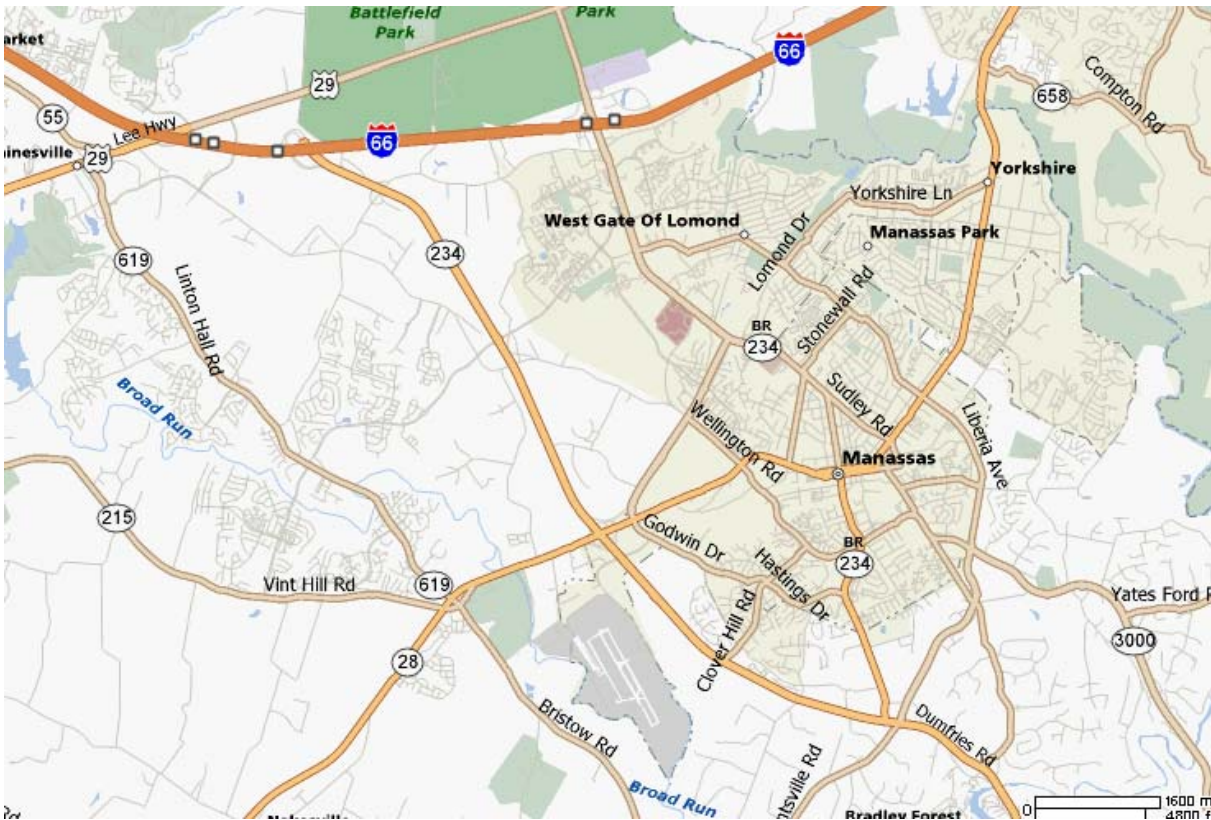

Evacuation Planning