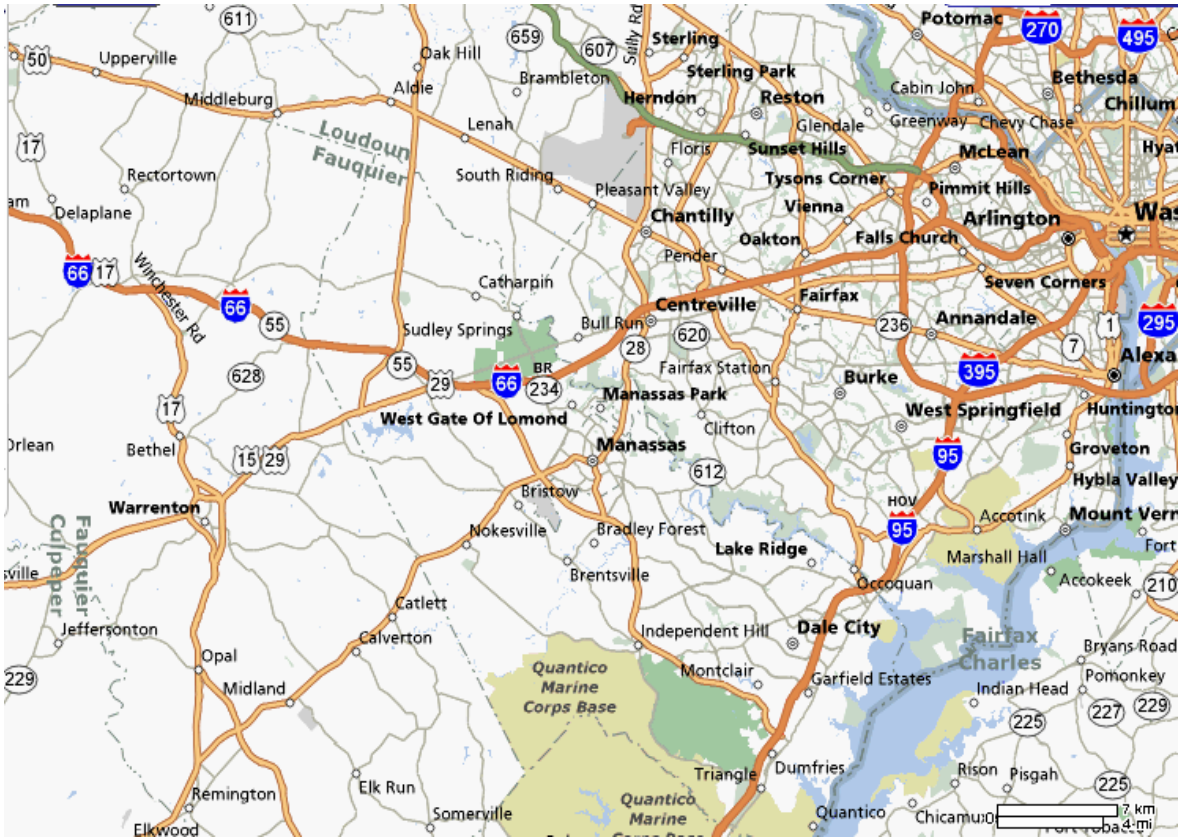

Evacuation Planning